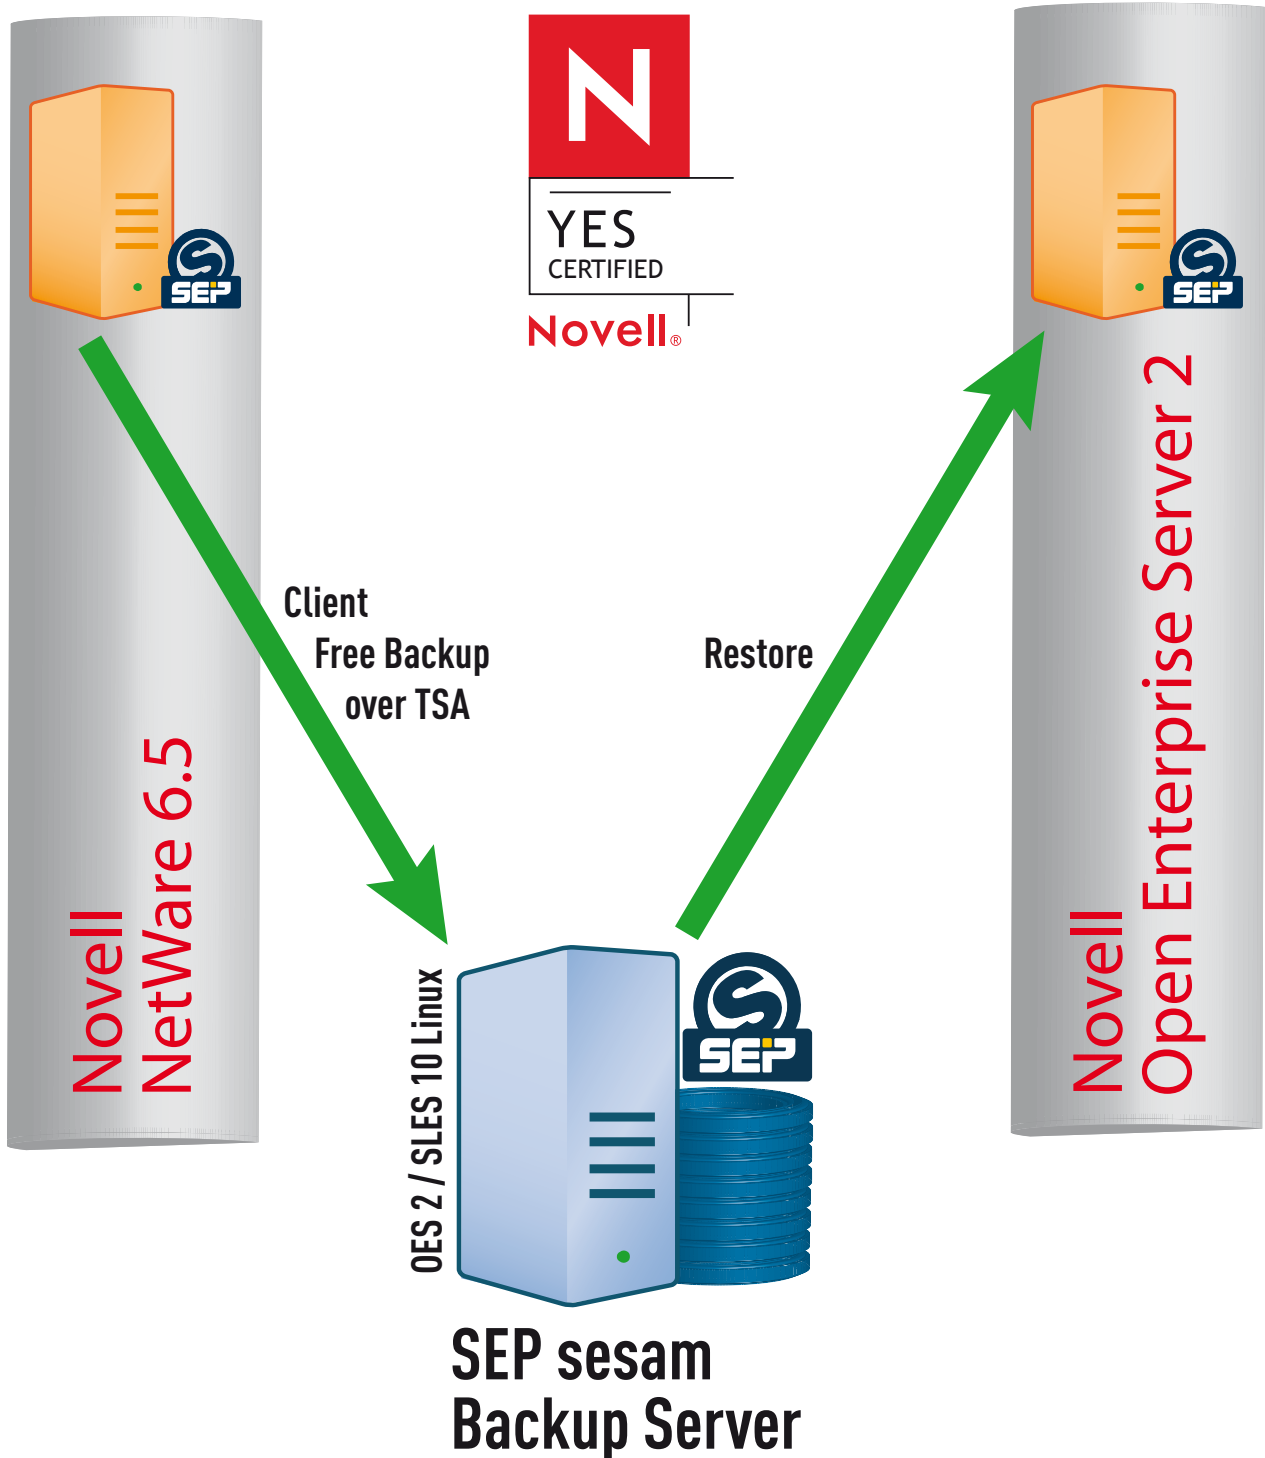

# Novell Netware Migration

Migrate Novell NetWare 6.5 to OES 2 Linux using SEP sesam

**SEP**

Global Storage Management